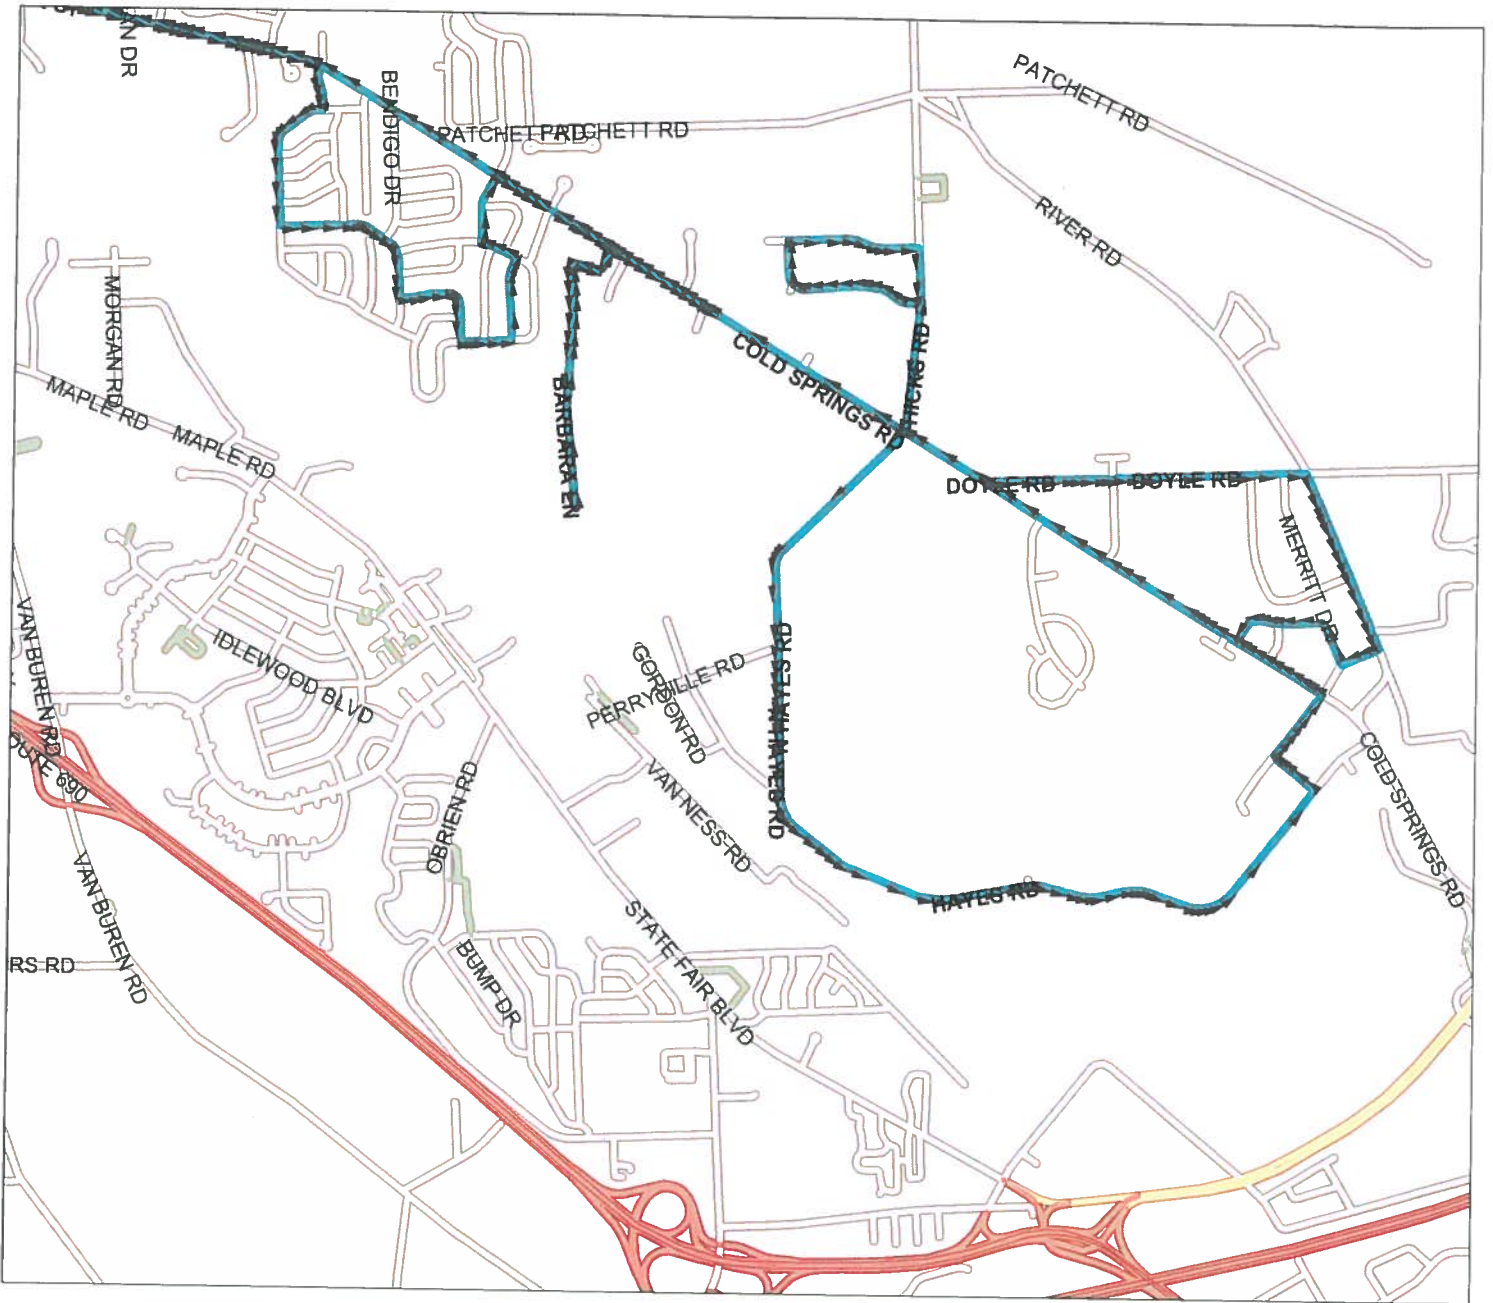

Baldwinsville Central School District Route Map

Route: **RT 7**
 Vehicle:
 Anchor: **BG**
 Depart Time: **10:06 AM**
 Dropoffs: **0**
 Distance: **29.95 mi.**

Desc: **REGENTS**
 Driver:
 Max Load: **0**
 End Time: **11:14 AM**
 Transfers On: **0**
 Transfers Off: **0**
 Days: **MTWHF Display Day:M**

Baldwinsville Central School District Route Map

Route: **RT 8**
Vehicle:
Anchor: **BG**
Depart Time: **10:06 AM**
Dropoffs: **0**
Distance: **16.04 mi.**

Desc: **REGENTS**
Driver:
Max Load: **0**
End Time: **10:42 AM**
Transfers On: **0**
Transfers Off: **0**
Days: **MTWHF Display Day:M**

Baldwinsville Central School District Route Map

Route: **RT 9**
Vehicle:
Anchor: **BG**
Depart Time: **10:06 AM**
Dropoffs: **0**
Distance: **30.23 mi.**

Desc: **REGENTS**
Driver:
Max Load: **0**
End Time: **11:13 AM**
Transfers On: **0**
Transfers Off: **0**
Days: **MTWHF Display Day:M**

Baldwinsville Central School District Route Map

Route: RT 10
Vehicle:
Anchor: BG
Depart Time: 10:06 AM
Dropoffs: 0
Distance: 18.29 mi.

Desc: REGENTS
Driver:
Max Load: 0
End Time: 10:47 AM
Transfers On: 0
Transfers Off: 0
Days: MTWHF Display Day:M