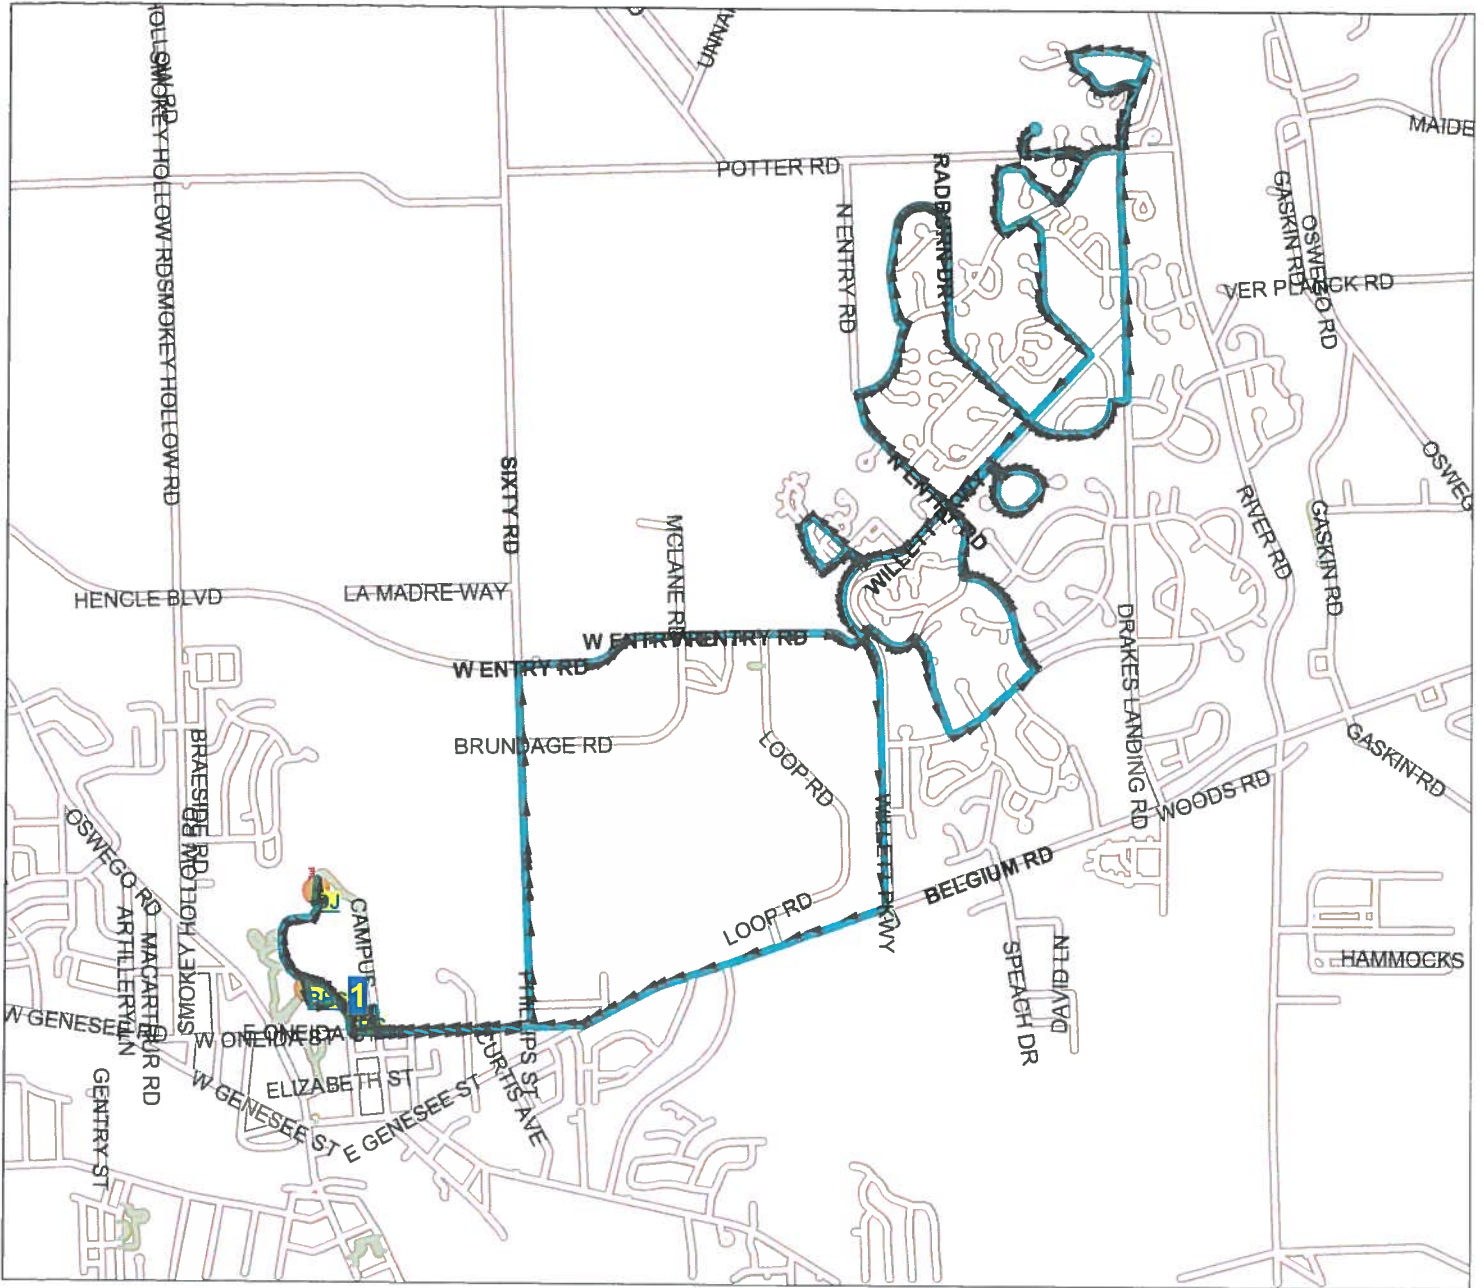

Baldwinsville Central School District Route Map

Route: **RT 1**
 Vehicle:
 Anchor: **BG**
 Depart Time: **10:06 AM**
 Dropoffs: **0**
 Distance: **25.19 mi.**

Desc: **REGENTS**
 Driver:
 Max Load: **0**
 End Time: **11:00 AM**
 Transfers On: **0**
 Transfers Off: **0**
 Days: **MTWHF Display Day:M**

Baldwinsville Central School District Route Map

Route: **RT 2**
 Vehicle:
 Anchor: **BG**
 Depart Time: **10:06 AM**
 Dropoffs: **0**
 Distance: **15.22 mi.**

Desc: **REGENTS**
 Driver:
 Max Load: **0**
 End Time: **10:43 AM**
 Transfers On: **0**
 Transfers Off: **0**
 Days: **MTWHF Display Day:M**

Baldwinsville Central School District Route Map

Route: **RT 3**
Vehicle:
Anchor: **BG**
Depart Time: **10:06 AM**
Dropoffs: **0**
Distance: **18.94 mi.**

Desc: **REGENTS**
Driver:
Max Load: **0**
End Time: **10:49 AM**
Transfers On: **0**
Transfers Off: **0**
Days: **MTWHF Display Day:M**

Baldwinsville Central School District Route Map

Route: RT 4
Vehicle:
Anchor: BG
Depart Time: 10:06 AM
Dropoffs: 0
Distance: 30.68 mi.

Desc: REGENTS
Driver:
Max Load: 0
End Time: 11:16 AM
Transfers On: 0
Transfers Off: 0
Days: MTWHF Display Day:M