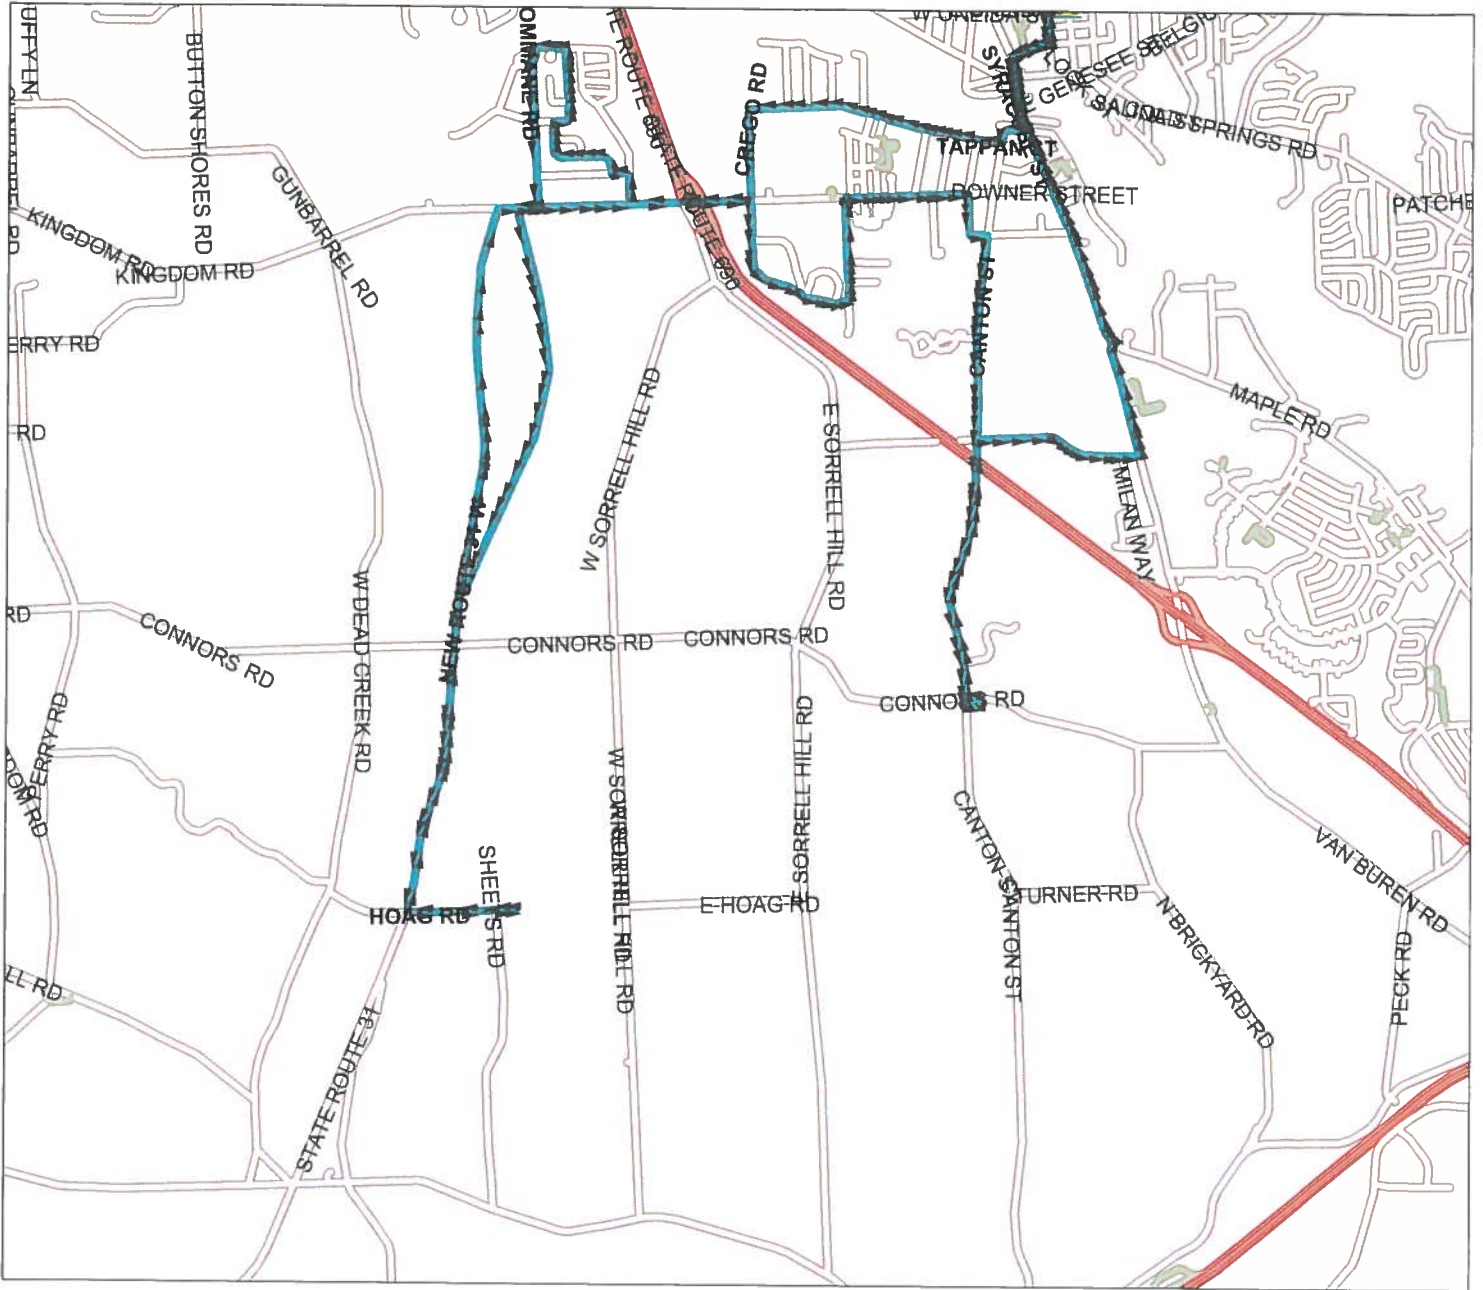

Baldwinsville Central School District Route Map

Route: RT 11
Vehicle:
Anchor: **BG**
Depart Time: **10:06 AM**
Dropoffs: **0**
Distance: **19.77 mi.**

Desc: **REGENTS**
Driver:
Max Load: **0**
End Time: **10:50 AM**
Transfers On: **0**
Transfers Off: **0**
Days: **MTWHF Display Day:M**