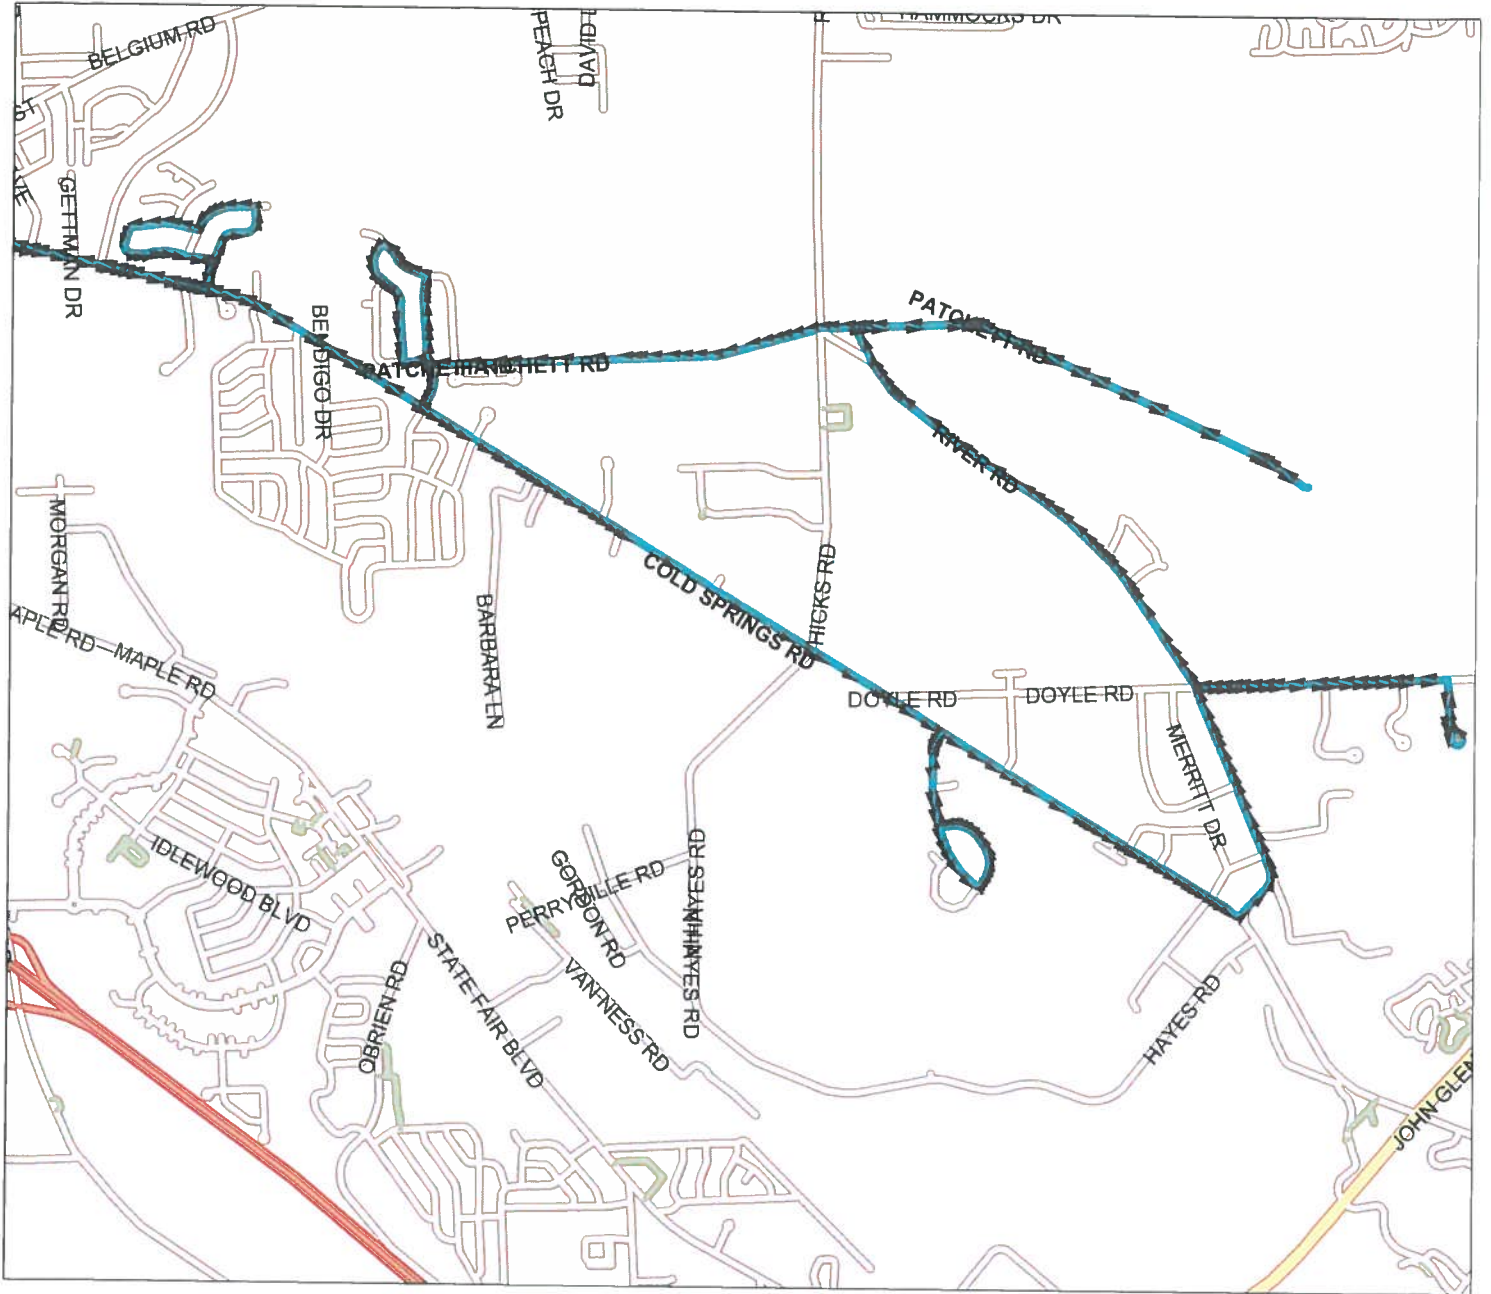

Baldwinsville Central School District Route Map

Route: **RT 3**
Vehicle:
Anchor: **BG**
Depart Time: **10:06 AM**
Dropoffs: **0**
Distance: **18.94 mi.**

Desc: **REGENTS**
Driver:
Max Load: **0**
End Time: **10:49 AM**
Transfers On: **0**
Transfers Off: **0**
Days: **MTWHF Display Day:M**

Baldwinsville Central School District Route Map

Route: RT 4
Vehicle:
Anchor: BG
Depart Time: 10:06 AM
Dropoffs: 0
Distance: 30.68 mi.

Desc: REGENTS
Driver:
Max Load: 0
End Time: 11:16 AM
Transfers On: 0
Transfers Off: 0
Days: MTWHF Display Day:M

Baldwinsville Central School District Route Map

Route: **RT 5**
Vehicle:
Anchor: **BG**
Depart Time: **10:06 AM**
Dropoffs: **0**
Distance: **15.84 mi.**

Desc: **REGENTS**
Driver:
Max Load: **0**
End Time: **10:40 AM**
Transfers On: **0**
Transfers Off: **0**
Days: **MTWHF Display Day:M**

Baldwinsville Central School District Route Map

Route: **RT 6**
Vehicle:
Anchor: **BG**
Depart Time: **10:06 AM**
Dropoffs: **0**
Distance: **17.79 mi.**

Desc: **REGENTS**
Driver:
Max Load: **0**
End Time: **10:47 AM**
Transfers On: **0**
Transfers Off: **0**
Days: **MTWHF Display Day:M**