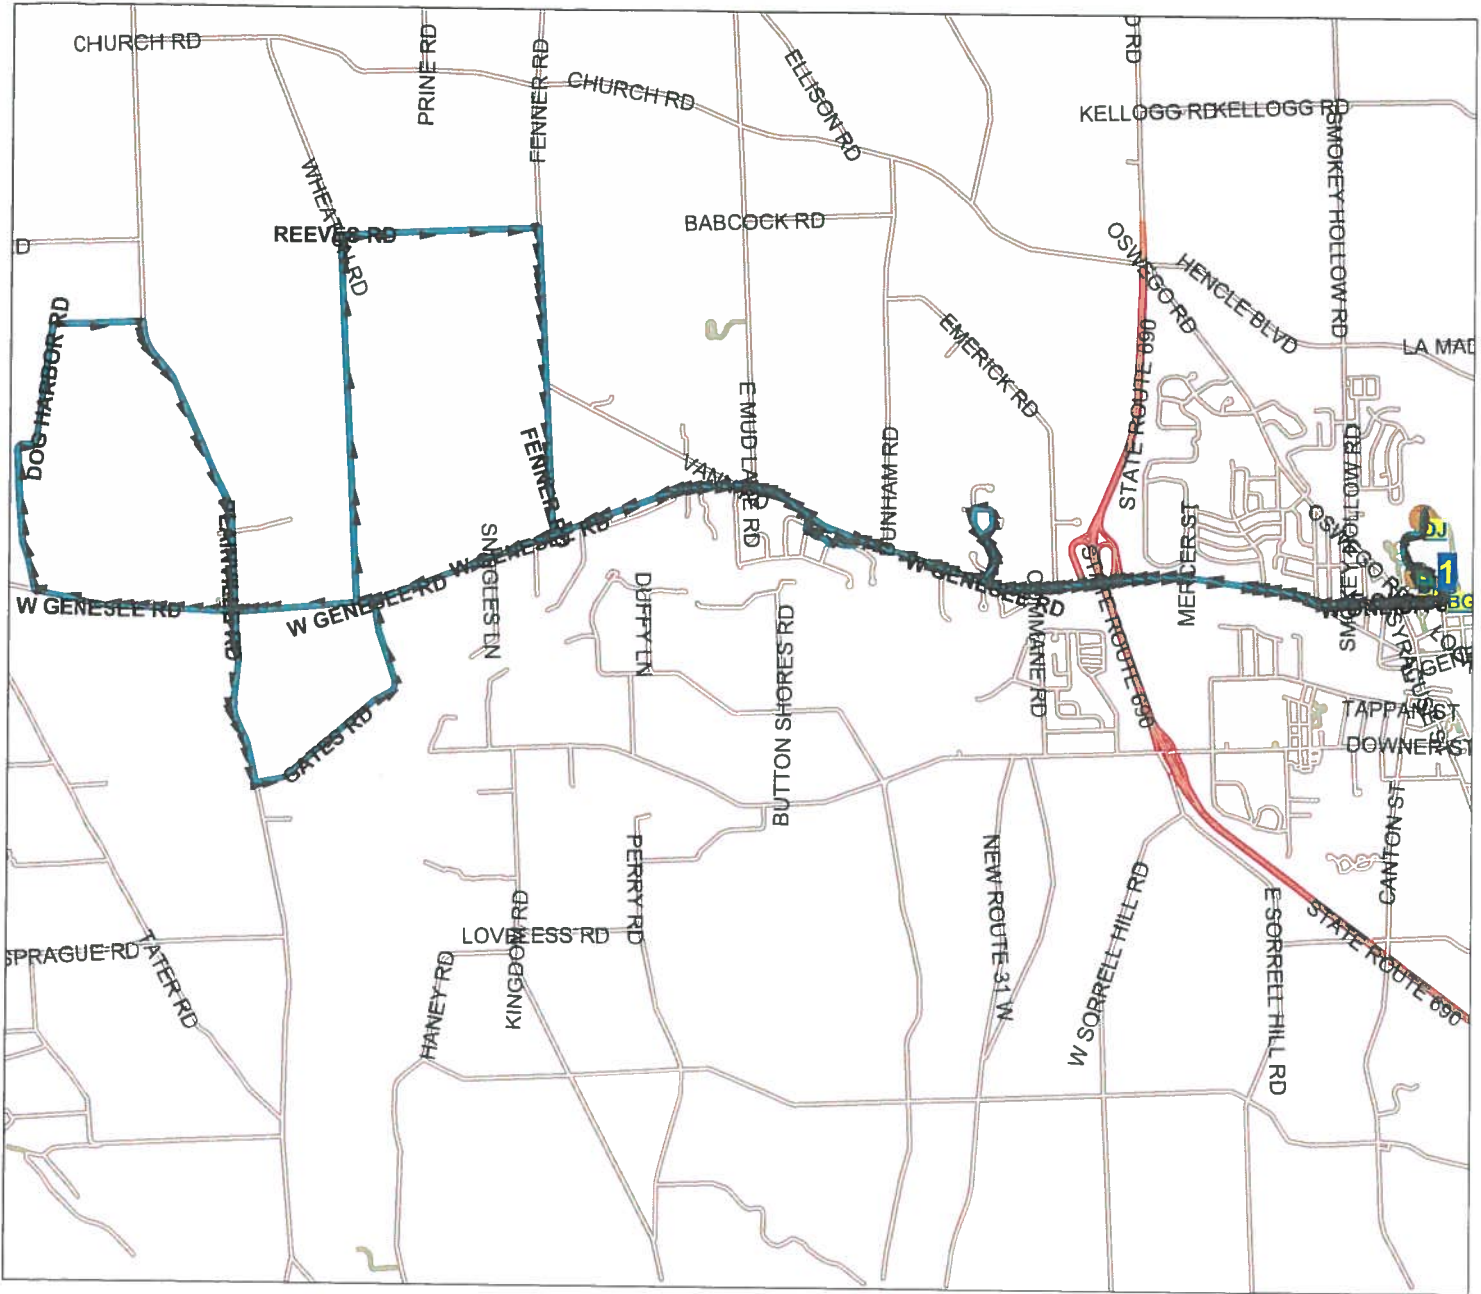

Baldwinsville Central School District Route Map

Route: **RT 1**
 Vehicle:
 Anchor: **BG**
 Depart Time: **10:06 AM**
 Dropoffs: **0**
 Distance: **25.19 mi.**

Desc: **REGENTS**
 Driver:
 Max Load: **0**
 End Time: **11:00 AM**
 Transfers On: **0**
 Transfers Off: **0**
 Days: **MTWHF Display Day:M**

Baldwinsville Central School District Route Map

Route: **RT 2**
 Vehicle:
 Anchor: **BG**
 Depart Time: **10:06 AM**
 Dropoffs: **0**
 Distance: **15.22 mi.**

Desc: **REGENTS**
 Driver:
 Max Load: **0**
 End Time: **10:43 AM**
 Transfers On: **0**
 Transfers Off: **0**
 Days: **MTWHF Display Day:M**

Baldwinsville Central School District Route Map

Route: **RT 3**
Vehicle:
Anchor: **BG**
Depart Time: **10:06 AM**
Dropoffs: **0**
Distance: **18.94 mi.**

Desc: **REGENTS**
Driver:
Max Load: **0**
End Time: **10:49 AM**
Transfers On: **0**
Transfers Off: **0**
Days: **MTWHF Display Day:M**

Baldwinsville Central School District Route Map

Route: RT 4
Vehicle:
Anchor: BG
Depart Time: 10:06 AM
Dropoffs: 0
Distance: 30.68 mi.

Desc: REGENTS
Driver:
Max Load: 0
End Time: 11:16 AM
Transfers On: 0
Transfers Off: 0
Days: MTWHF Display Day:M