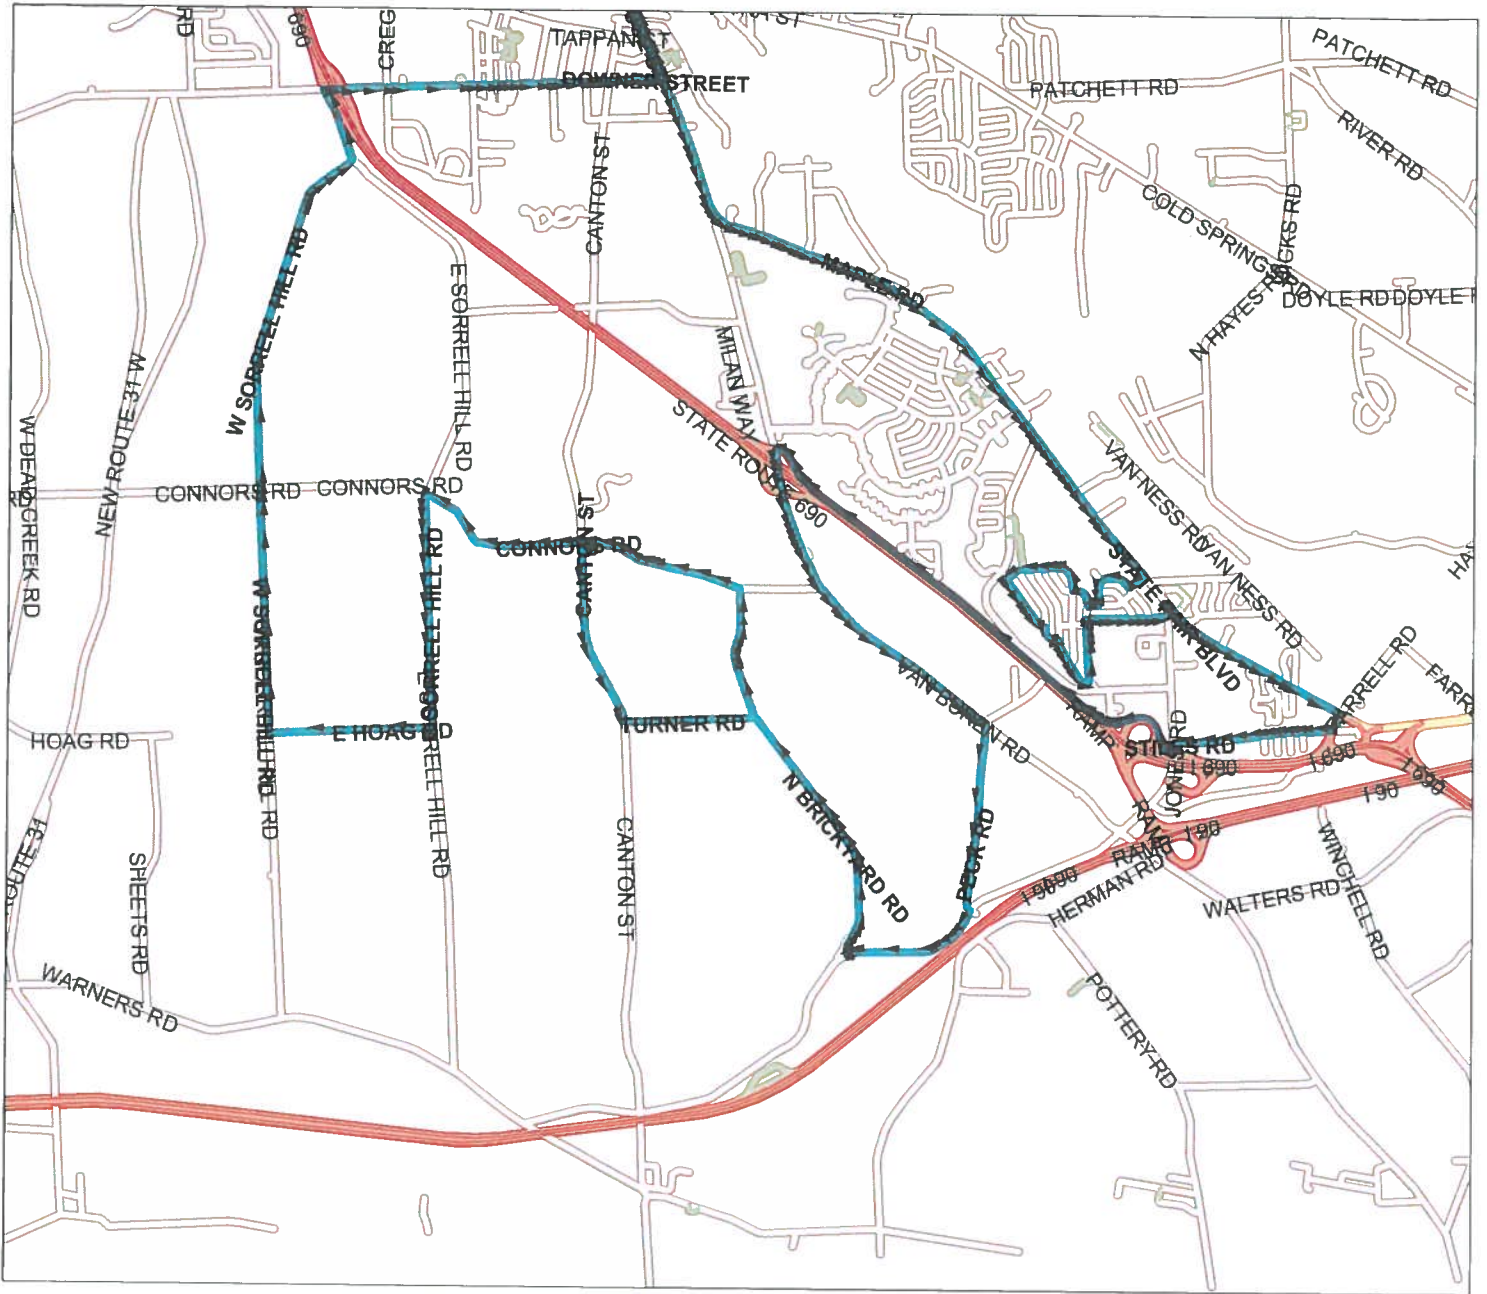

Baldwinsville Central School District Route Map

Route: **RT 9**
Vehicle:
Anchor: **BG**
Depart Time: **10:06 AM**
Dropoffs: **0**
Distance: **30.23 mi.**

Desc: **REGENTS**
Driver:
Max Load: **0**
End Time: **11:13 AM**
Transfers On: **0**
Transfers Off: **0**
Days: **MTWHF Display Day:M**

Baldwinsville Central School District Route Map

Route: RT 10
Vehicle:
Anchor: BG
Depart Time: 10:06 AM
Dropoffs: 0
Distance: 18.29 mi.

Desc: REGENTS
Driver:
Max Load: 0
End Time: 10:47 AM
Transfers On: 0
Transfers Off: 0
Days: MTWHF Display Day:M

Baldwinsville Central School District Route Map

Route: RT 11
Vehicle:
Anchor: **BG**
Depart Time: **10:06 AM**
Dropoffs: **0**
Distance: **19.77 mi.**

Desc: **REGENTS**
Driver:
Max Load: **0**
End Time: **10:50 AM**
Transfers On: **0**
Transfers Off: **0**
Days: **MTWHF Display Day:M**

Baldwinsville Central School District Route Map

Route: RT 12
Vehicle:
Anchor: BG
Depart Time: 10:06 AM
Dropoffs: 0
Distance: 26.20 mi.

Desc: REGENTS
Driver:
Max Load: 0
End Time: 11:02 AM
Transfers On: 0
Transfers Off: 0
Days: MTWHF Display Day:M