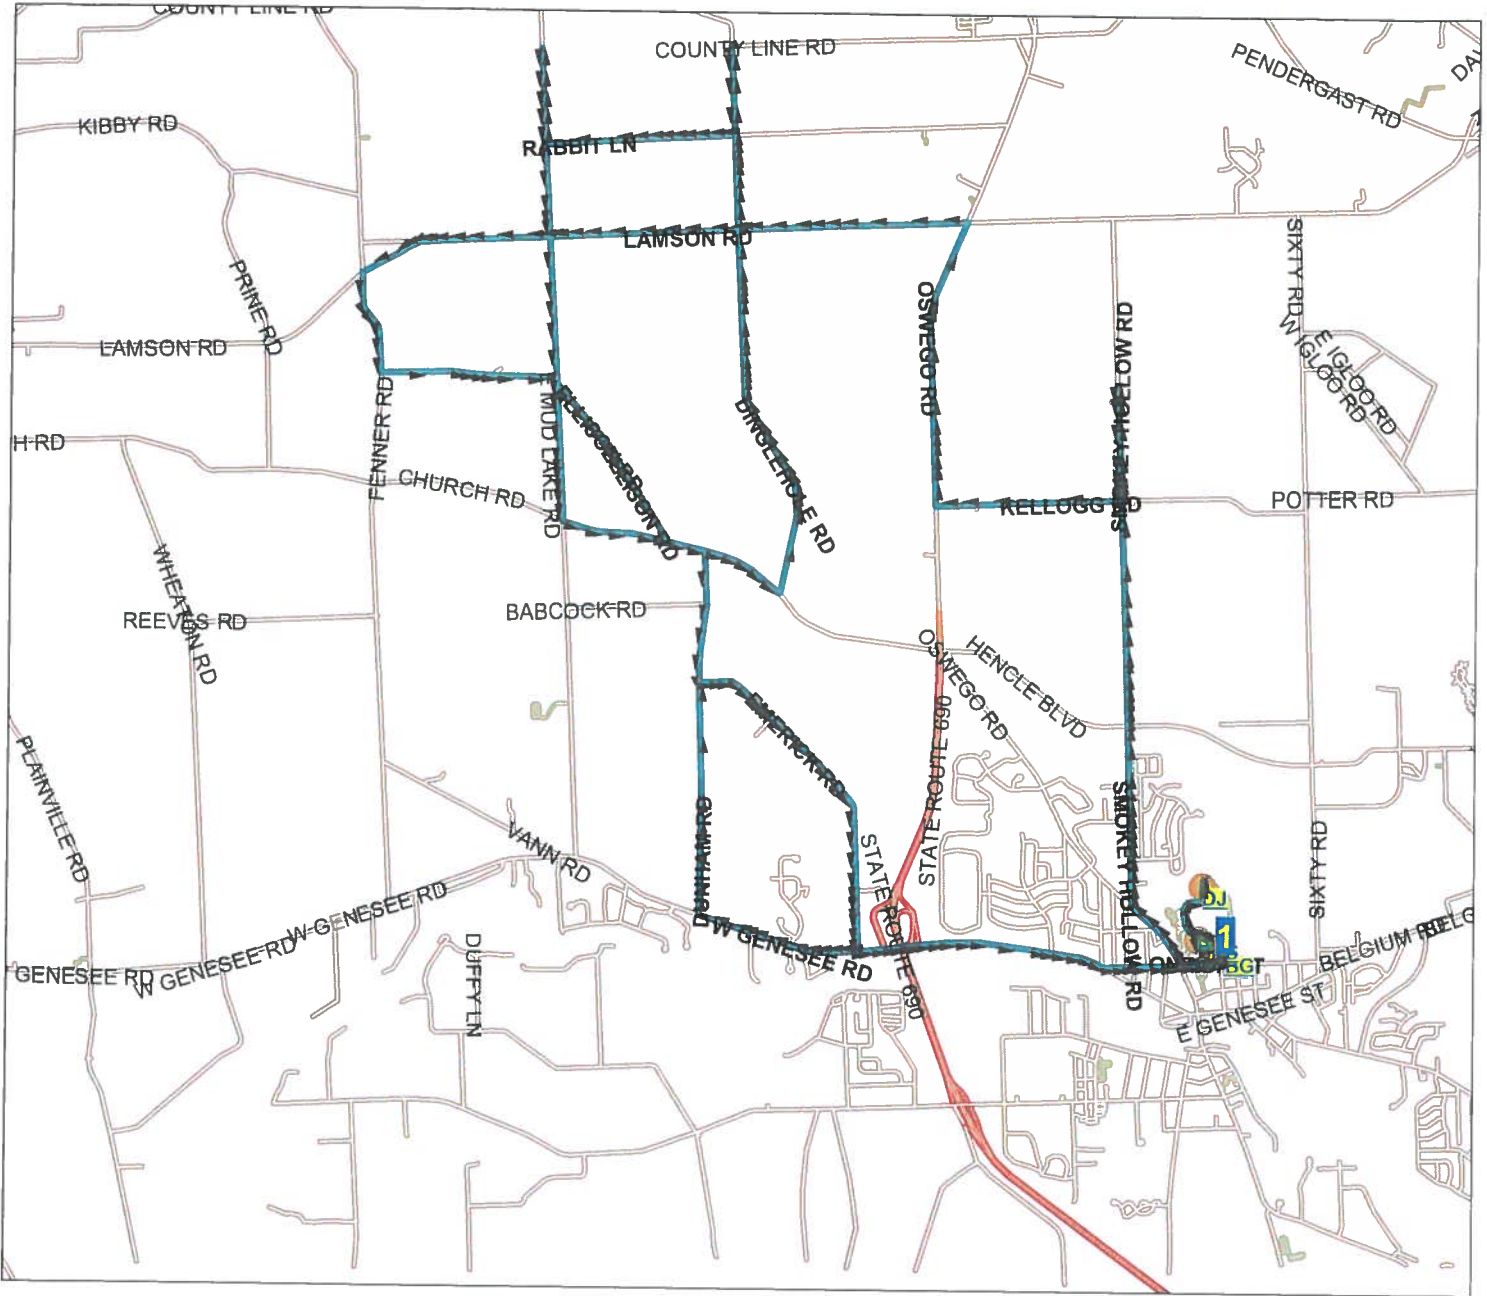

Baldwinsville Central School District Route Map

Route: **RT 9**
Vehicle:
Anchor: **BG**
Depart Time: **10:06 AM**
Dropoffs: **0**
Distance: **30.23 mi.**

Desc: **REGENTS**
Driver:
Max Load: **0**
End Time: **11:13 AM**
Transfers On: **0**
Transfers Off: **0**
Days: **MTWHF Display Day:M**