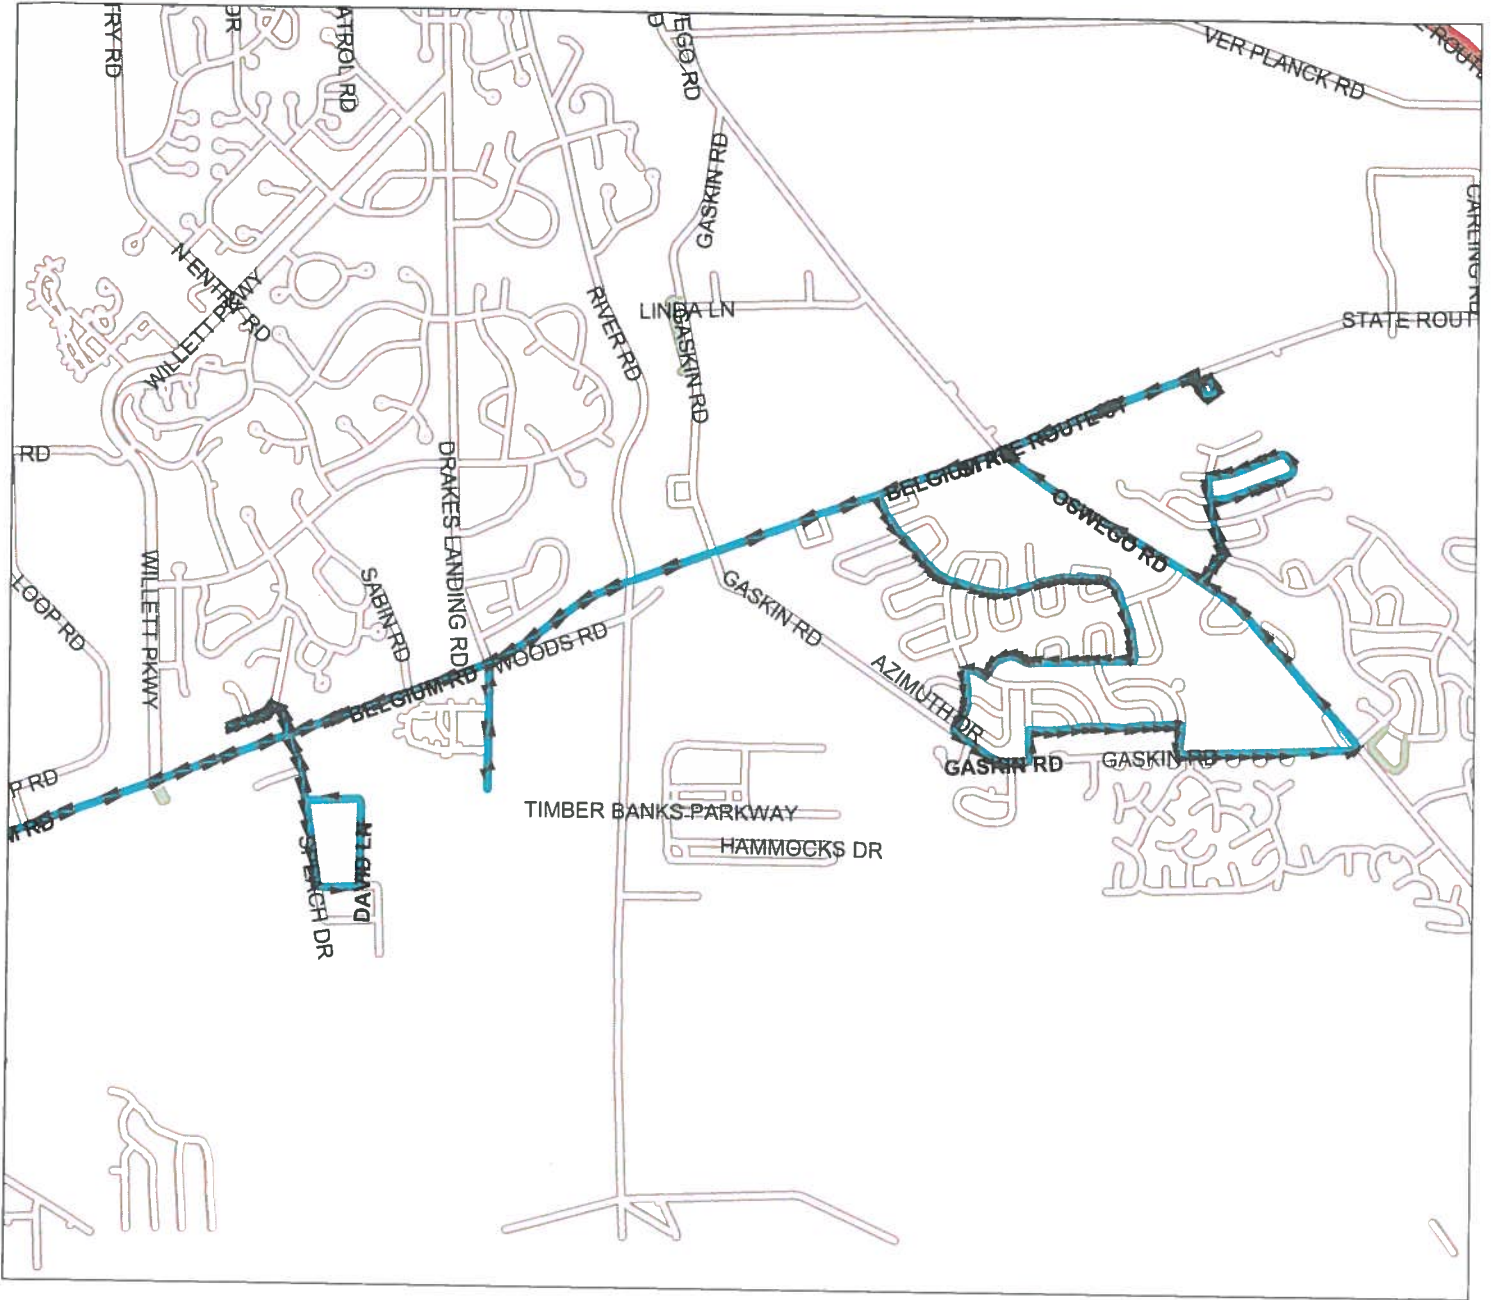

Baldwinsville Central School District Route Map

Route: **RT 2**
 Vehicle:
 Anchor: **BG**
 Depart Time: **10:06 AM**
 Dropoffs: **0**
 Distance: **15.22 mi.**

Desc: **REGENTS**
 Driver:
 Max Load: **0**
 End Time: **10:43 AM**
 Transfers On: **0**
 Transfers Off: **0**
 Days: **MTWHF Display Day:M**

Baldwinsville Central School District Route Map

Route: **RT 3**
Vehicle:
Anchor: **BG**
Depart Time: **10:06 AM**
Dropoffs: **0**
Distance: **18.94 mi.**

Desc: **REGENTS**
Driver:
Max Load: **0**
End Time: **10:49 AM**
Transfers On: **0**
Transfers Off: **0**
Days: **MTWHF Display Day:M**

Baldwinsville Central School District Route Map

Route: RT 4
Vehicle:
Anchor: BG
Depart Time: 10:06 AM
Dropoffs: 0
Distance: 30.68 mi.

Desc: REGENTS
Driver:
Max Load: 0
End Time: 11:16 AM
Transfers On: 0
Transfers Off: 0
Days: MTWHF Display Day:M

Baldwinsville Central School District Route Map

Route: **RT 5**
Vehicle:
Anchor: **BG**
Depart Time: **10:06 AM**
Dropoffs: **0**
Distance: **15.84 mi.**

Desc: **REGENTS**
Driver:
Max Load: **0**
End Time: **10:40 AM**
Transfers On: **0**
Transfers Off: **0**
Days: **MTWHF Display Day:M**