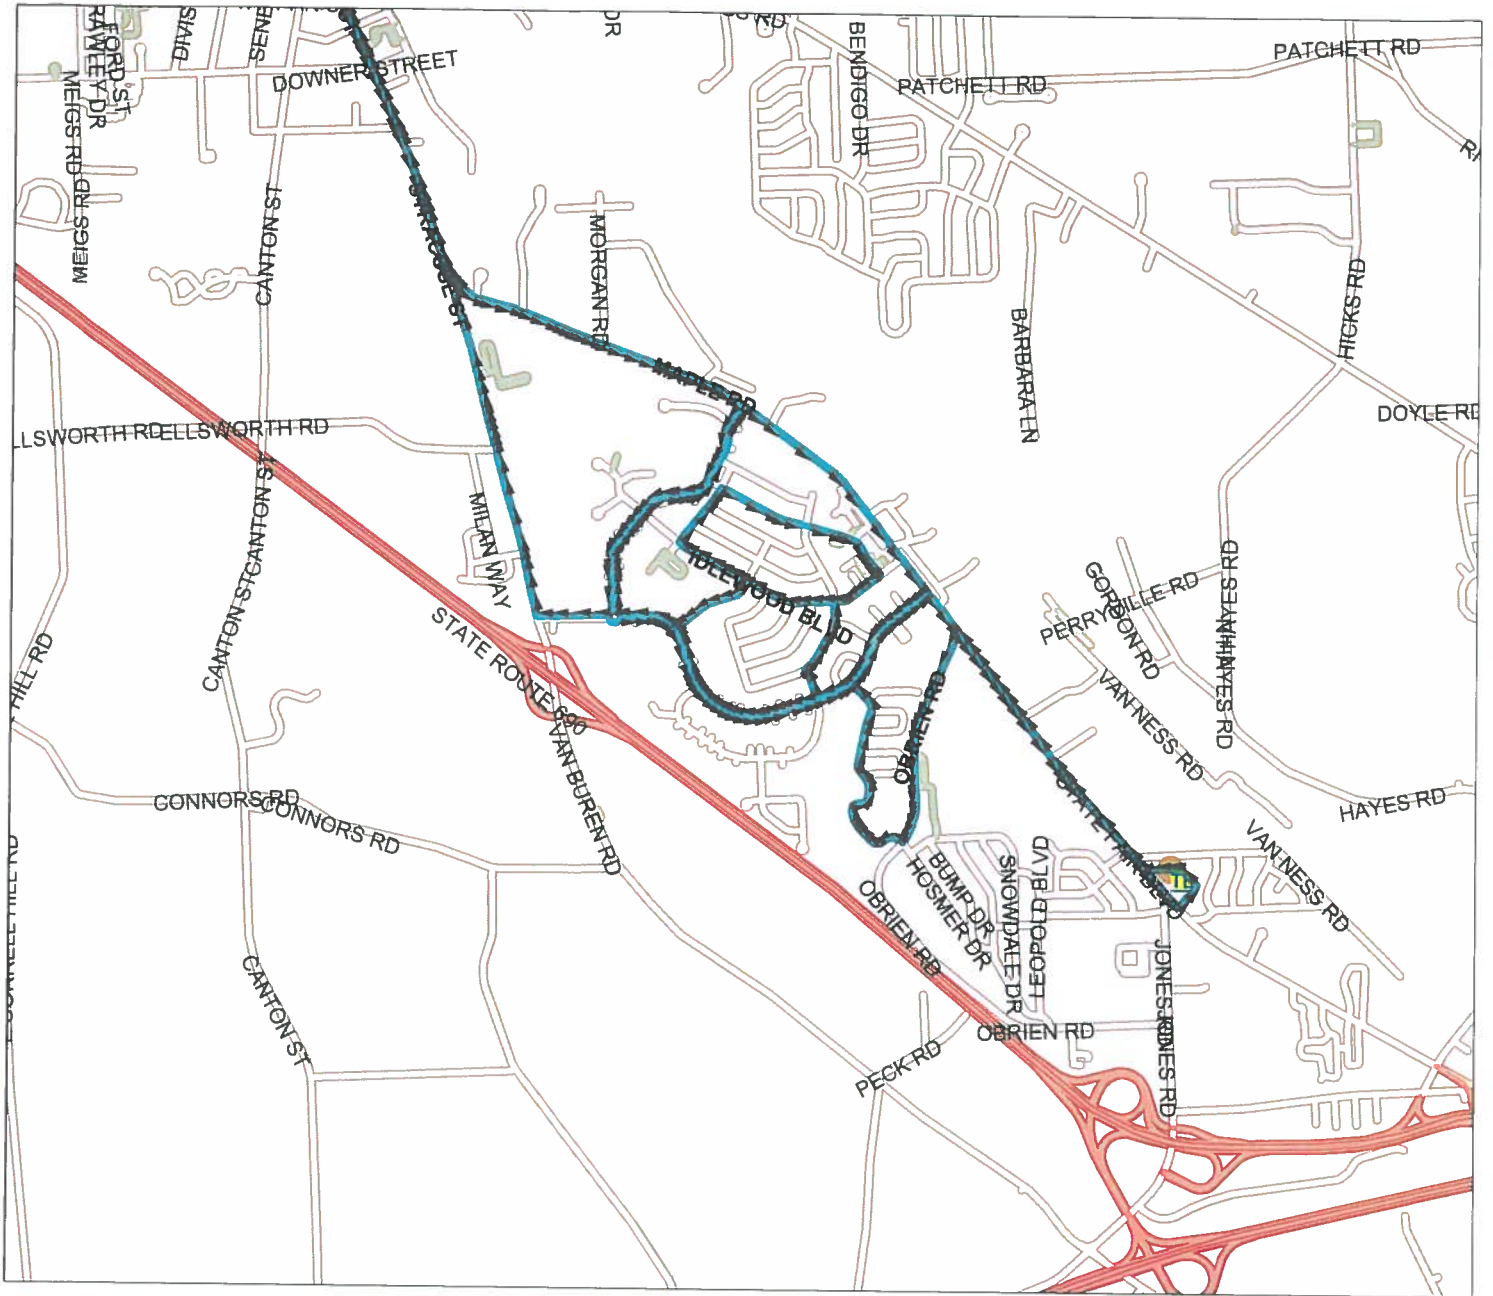

Baldwinsville Central School District Route Map

Route: **RT 8**
Vehicle:
Anchor: **BG**
Depart Time: **10:06 AM**
Dropoffs: **0**
Distance: **16.04 mi.**

Desc: **REGENTS**
Driver:
Max Load: **0**
End Time: **10:42 AM**
Transfers On: **0**
Transfers Off: **0**
Days: **MTWHF Display Day:M**