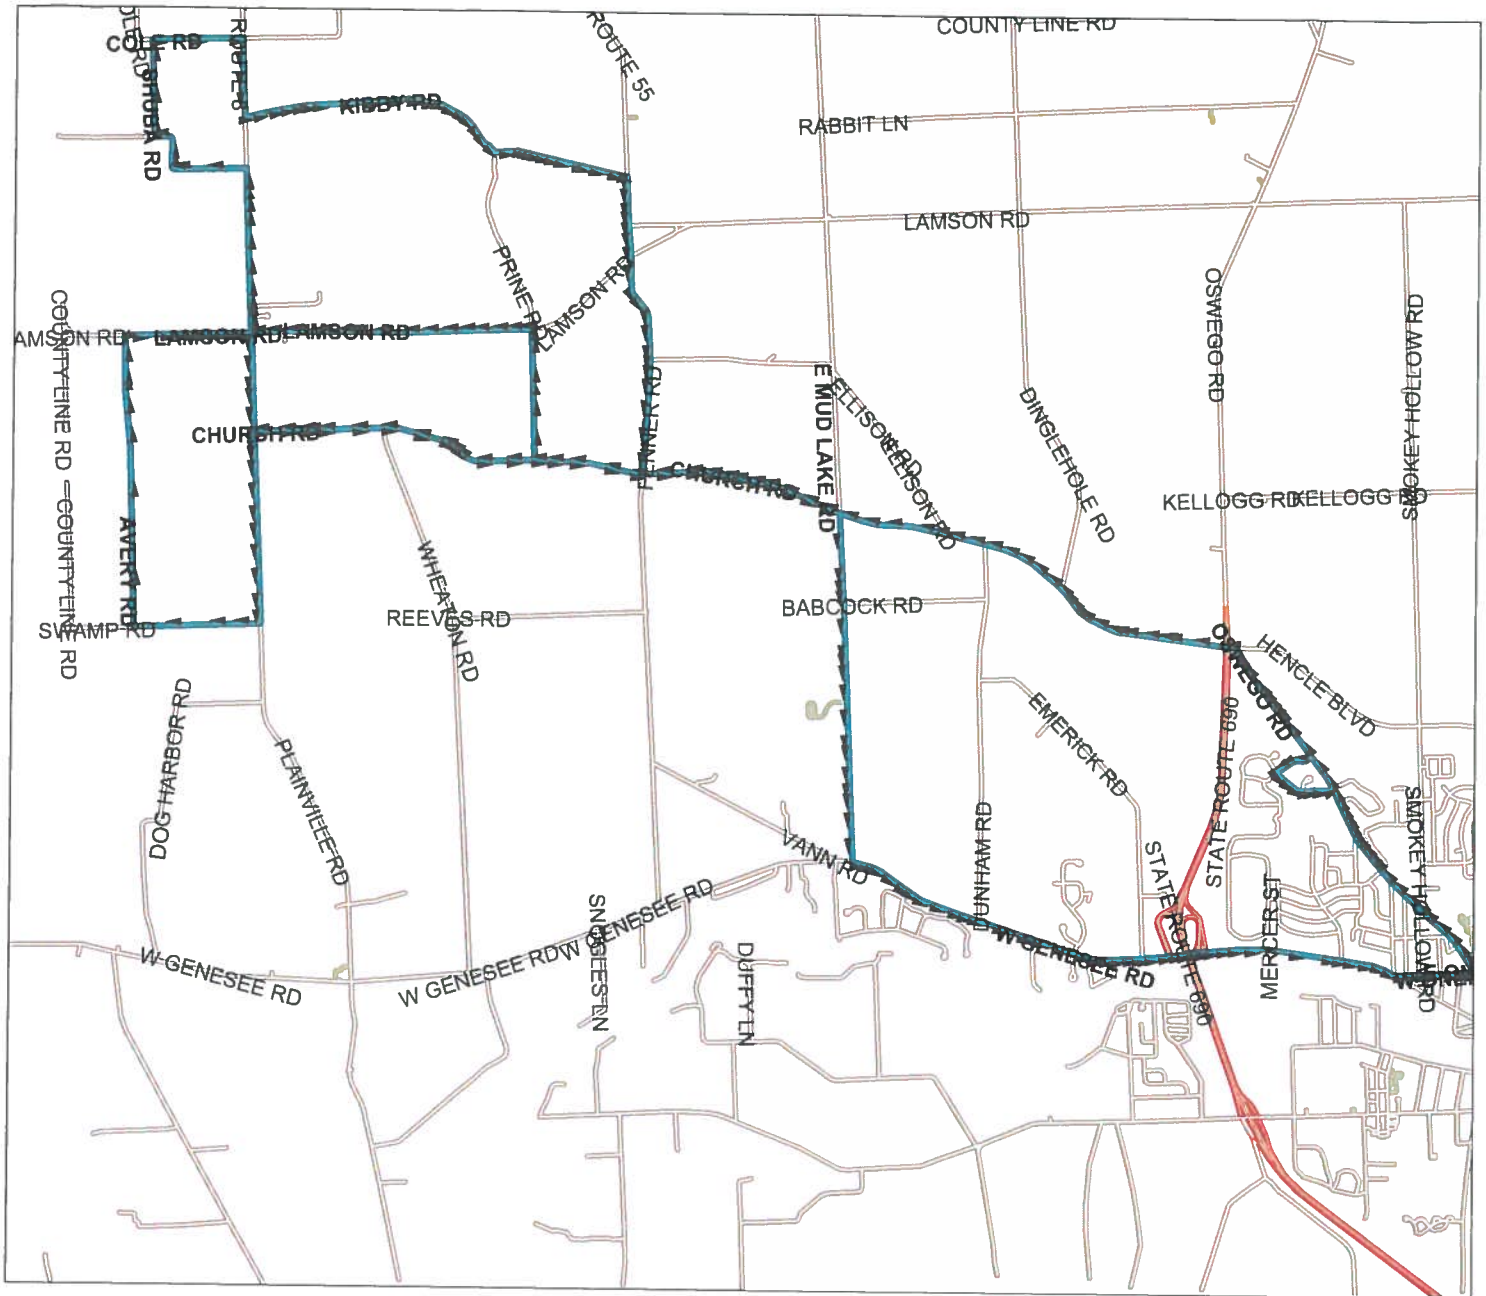

Baldwinsville Central School District Route Map

Route: **RT 1**
 Vehicle:
 Anchor: **BG**
 Depart Time: **10:06 AM**
 Dropoffs: **0**
 Distance: **25.19 mi.**

Desc: **REGENTS**
 Driver:
 Max Load: **0**
 End Time: **11:00 AM**
 Transfers On: **0**
 Transfers Off: **0**
 Days: **MTWHF Display Day:M**

Baldwinsville Central School District Route Map

Route: **RT 2**
 Vehicle:
 Anchor: **BG**
 Depart Time: **10:06 AM**
 Dropoffs: **0**
 Distance: **15.22 mi.**

Desc: **REGENTS**
 Driver:
 Max Load: **0**
 End Time: **10:43 AM**
 Transfers On: **0**
 Transfers Off: **0**
 Days: **MTWHF Display Day:M**

Baldwinsville Central School District Route Map

Route: **RT 3**
Vehicle:
Anchor: **BG**
Depart Time: **10:06 AM**
Dropoffs: **0**
Distance: **18.94 mi.**

Desc: **REGENTS**
Driver:
Max Load: **0**
End Time: **10:49 AM**
Transfers On: **0**
Transfers Off: **0**
Days: **MTWHF Display Day:M**

Baldwinsville Central School District Route Map

Route: RT 4
Vehicle:
Anchor: BG
Depart Time: 10:06 AM
Dropoffs: 0
Distance: 30.68 mi.

Desc: REGENTS
Driver:
Max Load: 0
End Time: 11:16 AM
Transfers On: 0
Transfers Off: 0
Days: MTWHF Display Day:M