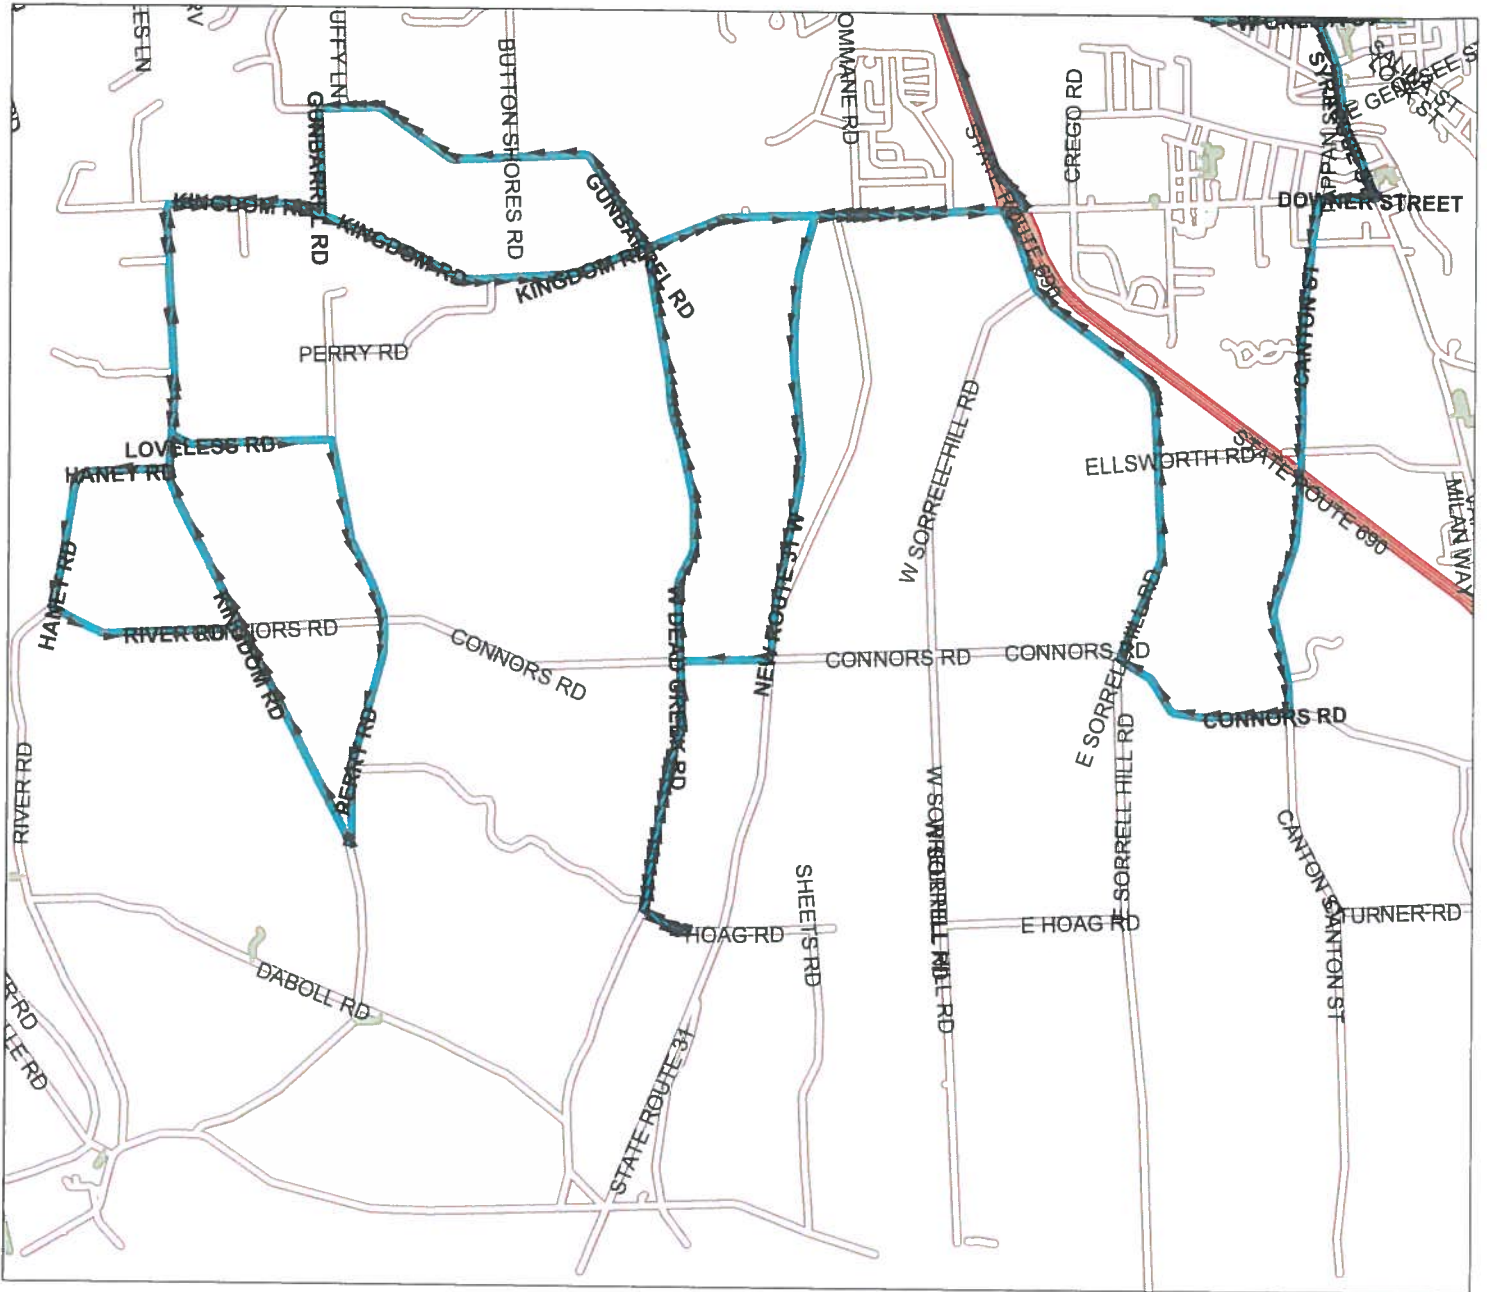

Baldwinsville Central School District Route Map

Route: RT 4
Vehicle:
Anchor: BG
Depart Time: 10:06 AM
Dropoffs: 0
Distance: 30.68 mi.

Desc: REGENTS
Driver:
Max Load: 0
End Time: 11:16 AM
Transfers On: 0
Transfers Off: 0
Days: MTWHF Display Day:M

Baldwinsville Central School District Route Map

Route: **RT 5**
Vehicle:
Anchor: **BG**
Depart Time: **10:06 AM**
Dropoffs: **0**
Distance: **15.84 mi.**

Desc: **REGENTS**
Driver:
Max Load: **0**
End Time: **10:40 AM**
Transfers On: **0**
Transfers Off: **0**
Days: **MTWHF Display Day:M**

Baldwinsville Central School District Route Map

Route: **RT 6**
Vehicle:
Anchor: **BG**
Depart Time: **10:06 AM**
Dropoffs: **0**
Distance: **17.79 mi.**

Desc: **REGENTS**
Driver:
Max Load: **0**
End Time: **10:47 AM**
Transfers On: **0**
Transfers Off: **0**
Days: **MTWHF Display Day:M**

Baldwinsville Central School District Route Map

Route: **RT 7**
 Vehicle:
 Anchor: **BG**
 Depart Time: **10:06 AM**
 Dropoffs: **0**
 Distance: **29.95 mi.**

Desc: **REGENTS**
 Driver:
 Max Load: **0**
 End Time: **11:14 AM**
 Transfers On: **0**
 Transfers Off: **0**
 Days: **MTWHF Display Day:M**