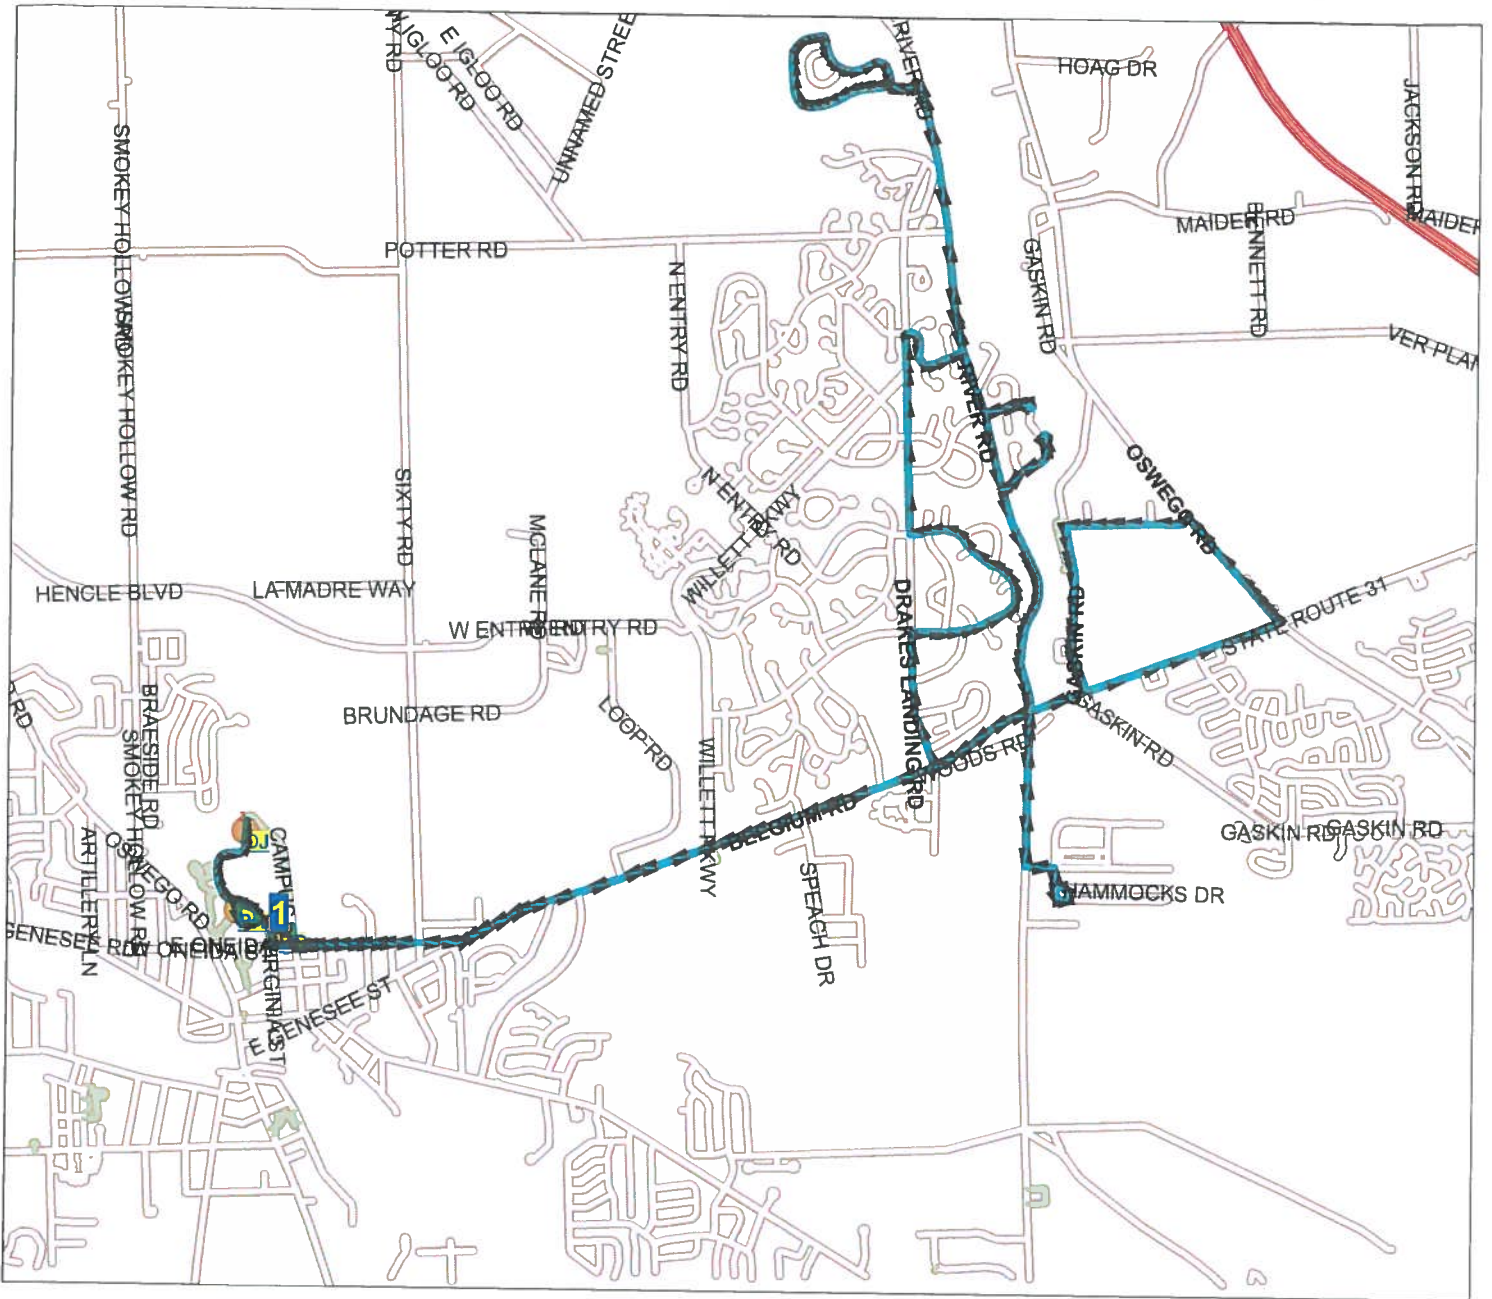

Baldwinsville Central School District Route Map

Route: **RT 1**
 Vehicle:
 Anchor: **BG**
 Depart Time: **10:06 AM**
 Dropoffs: **0**
 Distance: **25.19 mi.**

Desc: **REGENTS**
 Driver:
 Max Load: **0**
 End Time: **11:00 AM**
 Transfers On: **0**
 Transfers Off: **0**
 Days: **MTWHF Display Day:M**

Baldwinsville Central School District Route Map

Route: **RT 2**
 Vehicle:
 Anchor: **BG**
 Depart Time: **10:06 AM**
 Dropoffs: **0**
 Distance: **15.22 mi.**

Desc: **REGENTS**
 Driver:
 Max Load: **0**
 End Time: **10:43 AM**
 Transfers On: **0**
 Transfers Off: **0**
 Days: **MTWHF Display Day:M**

Baldwinsville Central School District Route Map

Route: **RT 3**
Vehicle:
Anchor: **BG**
Depart Time: **10:06 AM**
Dropoffs: **0**
Distance: **18.94 mi.**

Desc: **REGENTS**
Driver:
Max Load: **0**
End Time: **10:49 AM**
Transfers On: **0**
Transfers Off: **0**
Days: **MTWHF Display Day:M**

Baldwinsville Central School District Route Map

Route: RT 4
Vehicle:
Anchor: BG
Depart Time: 10:06 AM
Dropoffs: 0
Distance: 30.68 mi.

Desc: REGENTS
Driver:
Max Load: 0
End Time: 11:16 AM
Transfers On: 0
Transfers Off: 0
Days: MTWHF Display Day:M